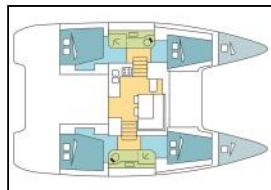

## Katamaran Lagoon 40 Candy

|                  |                                 |
|------------------|---------------------------------|
| Yacht ID:        | 9917                            |
| Yacht type:      | Katamaran                       |
| Yacht:           | <a href="#">Lagoon 40 Candy</a> |
| Marina:          | Hrvatska / ACI Marina Split     |
| Production year: | 2019                            |
| Cabins:          | 4 + 2                           |
| Deposit:         | 2.500,00 €                      |