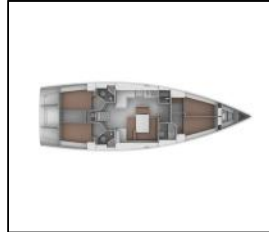

## Jedrilica Bavaria Cruiser 46 Summer Point

Yacht ID:	9855
Yacht type:	Jedrilica
Yacht:	<a href="#">Bavaria Cruiser 46 Summer Point</a>
Marina:	Hrvatska / ACI Marina Split
Production year:	2014
Cabins:	4
Deposit:	2.000,00 €