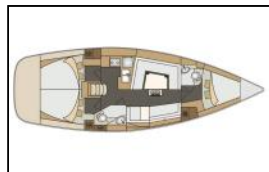

Jedrilica Elan Impression 40 Tino

| | |
|------------------|---|
| Yacht ID: | 9007 |
| Yacht type: | Jedrilica |
| Yacht: | Elan Impression 40 Tino |
| Marina: | Hrvatska / ACI Marina Split |
| Production year: | 2017 |
| Cabins: | 3 |
| Deposit: | 1.400,00 € |