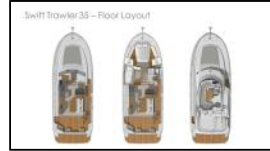

## Motorna jahta Swift Trawler 35 Max

Yacht ID:	16320
Yacht type:	Motorna jahta
Yacht:	<a href="#">Swift Trawler 35 Max</a>
Marina:	Hrvatska / Marina Kornati, Biograd
Production year:	2019
Cabins:	2
Deposit:	3.000,00 €