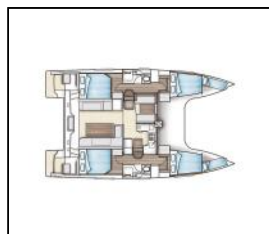

Katamaran Nautitech 40 open NEW Whale Symphony

| | |
|------------------|--|
| Yacht ID: | 16251 |
| Yacht type: | Katamaran |
| Yacht: | Nautitech 40 open NEW Whale Symphony |
| Marina: | Hrvatska / Tribunj D-Marin |
| Production year: | 2018 |
| Cabins: | 4 + 2 |
| Deposit: | 2.000,00 € |