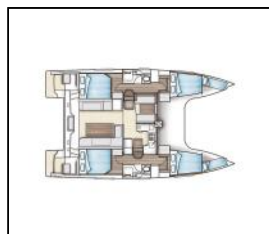

Katamaran Nautitech 40 open NEW Whale Symphony

Yacht ID:	16251
Yacht type:	Katamaran
Yacht:	Nautitech 40 open NEW Whale Symphony
Marina:	Hrvatska / Tribunj D-Marin
Production year:	2018
Cabins:	4 + 2
Deposit:	2.000,00 €