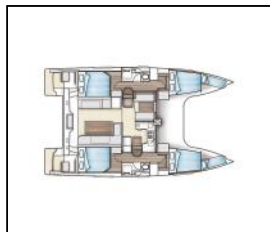

## Katamaran Nautitech 40 open NEW Whale Symphony

Yacht ID:	16251
Yacht type:	Katamaran
Yacht:	<a href="#">Nautitech 40 open NEW Whale Symphony</a>
Marina:	Hrvatska / Tribunj D-Marin
Production year:	2018
Cabins:	4 + 2
Deposit:	2.000,00 €