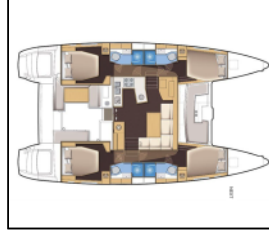

Katamaran Lagoon 450 S Myemocean

Yacht ID:	16085
Yacht type:	Katamaran
Yacht:	Lagoon 450 S Myemocean
Marina:	Tajland / Phuket, Yacht Haven Marina
Production year:	2019
Cabins:	4 + 2
Deposit:	5.500,00 €