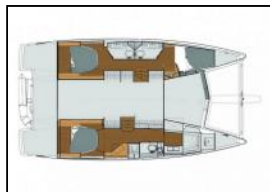

Katamaran Fountaine Pajot Lucia 40 Nala

Yacht ID:	15947
Yacht type:	Katamaran
Yacht:	Fountaine Pajot Lucia 40 Nala
Marina:	Hrvatska / Trogir, Yachtclub Seget (Marina Baotić)
Production year:	2019
Cabins:	3
Deposit:	2.500,00 €