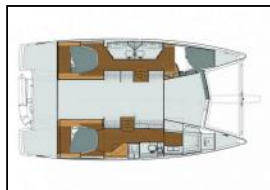

## Katamaran Fountaine Pajot Lucia 40 Nala

Yacht ID:	15947
Yacht type:	Katamaran
Yacht:	<a href="#">Fountaine Pajot Lucia 40 Nala</a>
Marina:	Hrvatska / Trogir, Yachtclub Seget (Marina Baotić)
Production year:	2019
Cabins:	3
Deposit:	2.500,00 €