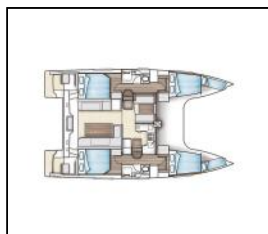

Katamaran Nautitech 40 Open Master Yoda

Yacht ID:	15852
Yacht type:	Katamaran
Yacht:	Nautitech 40 Open Master Yoda
Marina:	Hrvatska / Marina Puntat, Krk
Production year:	2022
Cabins:	4
Deposit:	2.500,00 €