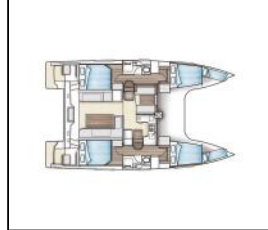

Katamaran Nautitech 40 Open Master Yoda

Yacht ID:	15852
Yacht type:	Katamaran
Yacht:	Nautitech 40 Open Master Yoda
Marina:	Hrvatska / Marina Puntat, Krk
Production year:	2022
Cabins:	4
Deposit:	2.500,00 €