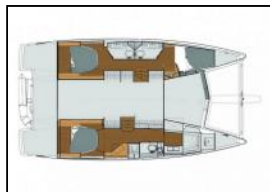

## Katamaran Fountaine Pajot Lucia 40 Nala

Yacht ID:	15558
Yacht type:	Katamaran
Yacht:	<a href="#">Fountaine Pajot Lucia 40 Nala</a>
Marina:	Hrvatska / Trogir, Yachtclub Seget (Marina Baotić)
Production year:	2019
Cabins:	3
Deposit:	2.500,00 €