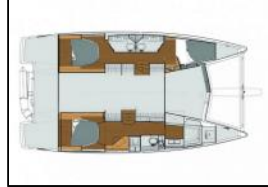

Katamaran Fountaine Pajot Lucia 40 Nala

Yacht ID:	15558
Yacht type:	Katamaran
Yacht:	Fountaine Pajot Lucia 40 Nala
Marina:	Hrvatska / Trogir, Yachtclub Seget (Marina Baotić)
Production year:	2019
Cabins:	3
Deposit:	2.500,00 €