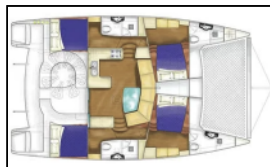

Katamaran Matrix Vision 450 Kirsty B

Yacht ID:	15211
Yacht type:	Katamaran
Yacht:	Matrix Vision 450 Kirsty B
Marina:	Tajland / Phuket, Yacht Haven Marina
Production year:	2014
Cabins:	4
Deposit:	5.000,00 €