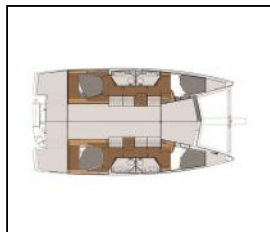

## Katamaran Fountaine Pajot Lucia 40 Kinara

|                  |   |
|------------------|---|
| Yacht ID:        | 15208   |
| Yacht type:      | Katamaran                                       |
| Yacht:           | <a href="#">Fountaine Pajot Lucia 40 Kinara</a> |
| Marina:          | Tajland / Phuket, Yacht Haven Marina            |
| Production year: | 2017  |
| Cabins:          | 4   |
| Deposit:         | 4.000,00 €                                      |