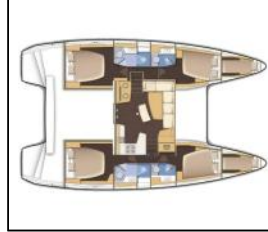

Elektrika: Generator, Klimatizacija, Pumpa, Pumpa za šantinu (kaljužnu pumpu) - Električna,

Intererijer: Barometar, Dokumenti plovila, Ručica pumpe za šantinu (kaljužne pumpe), Sat,

Kuhinja: Frižider, Kuhalo, Kuhinjski pribor, Plinske boce, Posuđe,

Navigacija: Automatski pilot, Compass, Dalekozor, Dubinomjer, GPS chart ploter, Log/speed instrument, Nautičke karte, Radar reflektor, Ručni/prijenosni kompas, Šestar, nautička karta,

Paluba: Bimini top, Black ball, Bokobrani, Četka za palubu, Diesel filter, Električno sidreno vitlo, Filter za ulje, Glavno sidro, Gumenjak (Pomoćni čamac), Hvatalka za muring (mezomariner), Impeler, Jarbolna sjedalica s vrećom, Kante za gorivo, Konopi za privez, Krmene ljestve, Pasarela (mostić, skala), Plastična kanta, Pomoćno sidro (rezervno sidro), Repair box for dinghy, Rezervno motorno ulje, Ručice vinča, Sprayhood, Vanbrodski motor,

Sigurnost: Aparat za gašenje požara, Baklja, Horseshoe lifebuoy (potkova za spašavanje), Komplet prve pomoći, Kutija baklji za nuždu, Plutajuće svjetlo, Pomoćno rudo kormila - argola, Prsluci za spašavanje (pojas za spašavanje), Rezač žice, Rog (truba) za maglu, Set alata, Set za popravak, Sigurnosni remen, Splav za spasavanje, Vesla, VHF radio stanica,

Udobnost: Deke, Jastuci, Posteljina, Ručnici,

Zabava: Radio CD player,