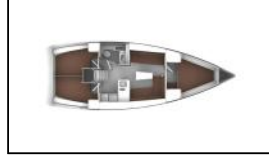

Jedrilica Bavaria Cruiser 37 Roger Rabbit

Yacht ID:	15166
Yacht type:	Jedrilica
Yacht:	Bavaria Cruiser 37 Roger Rabbit
Marina:	Turska / Fethiye, Ece Saray Marina Resort
Production year:	2016
Cabins:	3
Deposit:	1.500,00 €