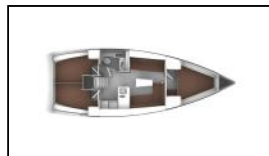

Jedrilica Bavaria Cruiser 37 Roger Rabbit

Yacht ID:	15166
Yacht type:	Jedrilica
Yacht:	Bavaria Cruiser 37 Roger Rabbit
Marina:	Turska / Fethiye, Ece Saray Marina Resort
Production year:	2016
Cabins:	3
Deposit:	1.500,00 €