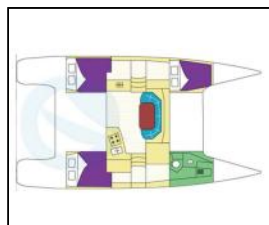

## Katamaran Mahe 36 Happy Eva

|                  |                                      |
|------------------|--------------------------------------|
| Yacht ID:        | 14799                                |
| Yacht type:      | Katamaran                            |
| Yacht:           | <a href="#">Mahe 36 Happy Eva</a>    |
| Marina:          | Tajland / Phuket, Yacht Haven Marina |
| Production year: | 2013                                 |
| Cabins:          | 3                                    |
| Deposit:         | 3.000,00 €                           |