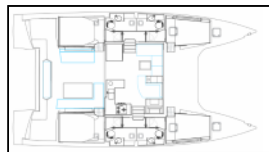

Motorni katamaran Nautitech 47 Power AG Princess

Yacht ID:	14727
Yacht type:	Motorni katamaran
Yacht:	Nautitech 47 Power AG Princess
Marina:	Grčka / Lefkas main port
Production year:	2019
Cabins:	4 + 2
Deposit:	5.000,00 €