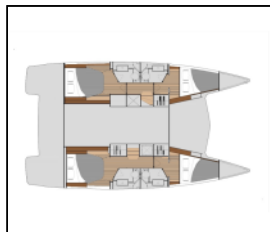

Katamaran Fountaine Pajot Isla 40 - Quatuor Anasa

Yacht ID:	14615
Yacht type:	Katamaran
Yacht:	Fountaine Pajot Isla 40 - Quatuor Anasa
Marina:	Grčka / Port of Kavala
Production year:	2023
Cabins:	4 + 1
Deposit:	3.500,00 €