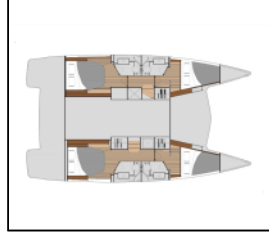

Katamaran Fountaine Pajot Isla 40 - Quatuor Anasa

Yacht ID:	14615
Yacht type:	Katamaran
Yacht:	Fountaine Pajot Isla 40 - Quatuor Anasa
Marina:	Grčka / Port of Kavala
Production year:	2023
Cabins:	4 + 1
Deposit:	3.500,00 €