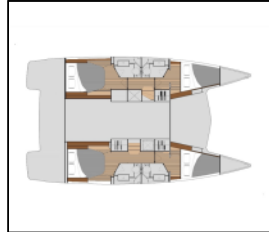

Katamaran Fountaine Pajot Isla 40 - Quatuor Anasa

Yacht ID:	14615
Yacht type:	Katamaran
Yacht:	Fountaine Pajot Isla 40 - Quatuor Anasa
Marina:	Grčka / Port of Kavala
Production year:	2023
Cabins:	4 + 1
Deposit:	3.500,00 €