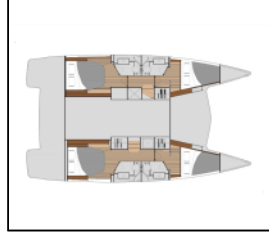

## Katamaran Fountaine Pajot Isla 40 - Quatuor Anasa

Yacht ID:	14615
Yacht type:	Katamaran
Yacht:	<a href="#">Fountaine Pajot Isla 40 - Quatuor Anasa</a>
Marina:	Grčka / Port of Kavala
Production year:	2023
Cabins:	4 + 1
Deposit:	3.500,00 €