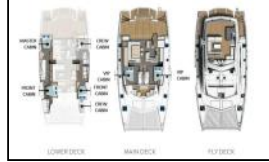

Katamaran Leopard 58 Between

| | |
|------------------|--|
| Yacht ID: | 14592 |
| Yacht type: | Katamaran |
| Yacht: | Leopard 58 Between |
| Marina: | Sejšeli / Seychelles, Eden Island Marina |
| Production year: | 2018 |
| Cabins: | 5 + 2 |
| Deposit: | 5.000,00 € |