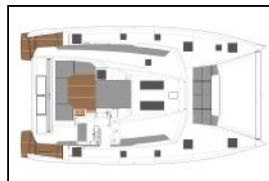

Katamaran Fountaine Pajot Elba 45 Lazuli

Yacht ID:	14418
Yacht type:	Katamaran
Yacht:	Fountaine Pajot Elba 45 Lazuli
Marina:	Grčka / Athens, Alimos marina
Production year:	2020
Cabins:	4 + 2
Deposit:	3.500,00 €