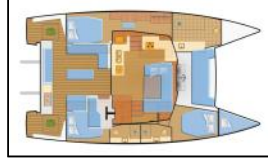

Katamaran Fountaine Pajot Elba 45 Protea

Yacht ID:	14066
Yacht type:	Katamaran
Yacht:	Fountaine Pajot Elba 45 Protea
Marina:	Hrvatska / Marina Frapa, Rogoznica
Production year:	2025
Cabins:	3
Deposit:	4.000,00 €