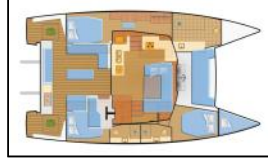

## Katamaran Fountaine Pajot Elba 45 Protea

Yacht ID:	14066
Yacht type:	Katamaran
Yacht:	<a href="#">Fountaine Pajot Elba 45 Protea</a>
Marina:	Hrvatska / Marina Frapa, Rogoznica
Production year:	2025
Cabins:	3
Deposit:	4.000,00 €