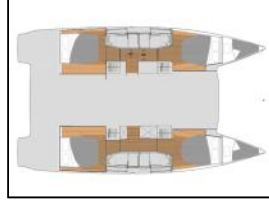

## Katamaran Fountaine Pajot Elba 45 Alize

Yacht ID:	13913
Yacht type:	Katamaran
Yacht:	<a href="#">Fountaine Pajot Elba 45 Alize</a>
Marina:	Hrvatska / Marina Mandalina, Šibenik
Production year:	2025
Cabins:	4 + 2
Deposit:	4.000,00 €