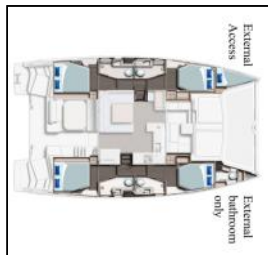

Katamaran Leopard 45 Prince Laurence

Yacht ID:

Yacht type:

Yacht:

Marina:

Production year:

Cabins:

Deposit: