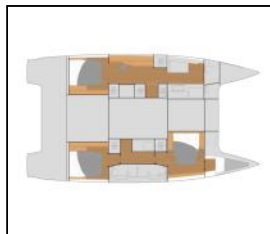

Katamaran Fountaine Pajot Tanna 47 Maestro Sonrisa

Yacht ID:	13621
Yacht type:	Katamaran
Yacht:	Fountaine Pajot Tanna 47 Maestro Sonrisa
Marina:	Italija / Olbia
Production year:	2023
Cabins:	3 + 1
Deposit:	3.500,00 €