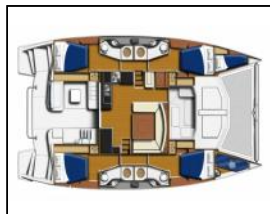

## Katamaran Leopard 48 Satisfaction

|                  |   |
|------------------|---|
| Yacht ID:        | 13420                                   |
| Yacht type:      | Katamaran                               |
| Yacht:           | <a href="#">Leopard 48 Satisfaction</a> |
| Marina:          | Grčka / Lefkas main port                |
| Production year: | 2018                                    |
| Cabins:          | 4 + 1                                   |
| Deposit:         | 0,00 €                                  |