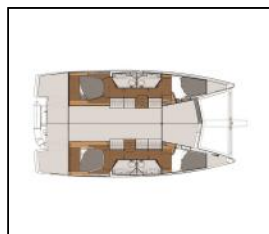

Katamaran Fountaine Pajot Lucia 40 Luce

Yacht ID:	13181
Yacht type:	Katamaran
Yacht:	Fountaine Pajot Lucia 40 Luce
Marina:	Hrvatska / Marina Puntat, Krk
Production year:	2017
Cabins:	4
Deposit:	2.500,00 €