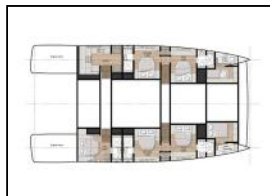

## Motorni katamaran Sunreef 70 Power Amber One

Yacht ID:	12800
Yacht type:	Motorni katamaran
Yacht:	<a href="#">Sunreef 70 Power Amber One</a>
Marina:	Hrvatska / Marina Kaštela
Production year:	2023
Cabins:	4 + 2
Deposit:	0,00 €