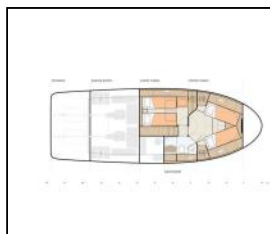

## Motorna jahta Greenline 40 Lady Elma

|                  |  |
|------------------|--|
| Yacht ID:        | 11852                                  |
| Yacht type:      | Motorna jahta                          |
| Yacht:           | <a href="#">Greenline 40 Lady Elma</a> |
| Marina:          | Hrvatska / Marina Kornati, Biograd     |
| Production year: | 2022                                   |
| Cabins:          | 2                                      |
| Deposit:         | 3.000,00 €                             |