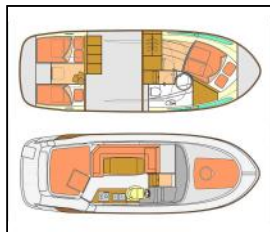

Motorna jahta Marex 320 ACC Aurora

Yacht ID:	11382
Yacht type:	Motorna jahta
Yacht:	Marex 320 ACC Aurora
Marina:	Hrvatska / Marina Mandalina, Šibenik
Production year:	2019
Cabins:	2
Deposit:	3.000,00 €