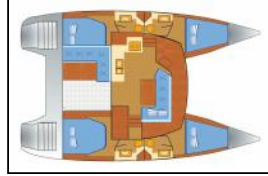

Katamaran Fountaine Pajot Lucia 40 Leon

Yacht ID:	11082
Yacht type:	Katamaran
Yacht:	Fountaine Pajot Lucia 40 Leon
Marina:	Hrvatska / Marina Frapa, Rogoznica
Production year:	2017
Cabins:	4
Deposit:	3.000,00 €