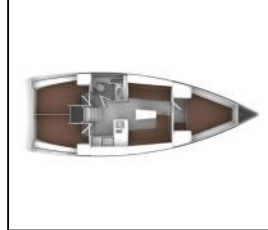

Sailing yacht Bavaria Cruiser 37 Evala

Yacht ID:	9939
Yacht type:	Sailing yacht
Yacht:	Bavaria Cruiser 37 Evala
Marina:	Croatia / ACI Marina Split
Production year:	2022
Cabins:	3
Deposit:	1.000,00 €

Comfort: Bed linen, Blankets, Cockpit seat cushions with backrest, Pillows, Towels,
Deck: Bathing platform, Bilge pump - Mechanic, Bimini top, Black ball, Boat hook, Bosun's chair (Safe seat) (boatswain's chair), Cockpit table, Cockpit/stern, outside shower, Deck brush, Dinghy, Dinghy (byboat) pump, Electric anchor windlass, Fenders, Fuel funnel, Gangway, Jerry cans for diesel, Main anchor, Main Deck Compass, Mooring ropes , Plastic bucket, Spare anchor (Reserve, Auxiliary anchor), Sprayhood, Swimming ladder, Teak cockpit, Water hose, Winch handles,
Entertainment: Diving mask, Indoor speakers, Outdoor speakers, Radio, USB, Bluetooth, Wi-Fi Internet,
Galley: Gas bottles, Hot water, Kitchen utensils (Galley equipment, cutlery), Oven, Refrigerator, Stove,
Interior: Barometer, Clock, Clothes hangers, Electric toilet, Inside shower, Yacht documents,
Navigation: Autopilot, Binoculars, Bow thruster, GPS chart plotter - cockpit, Hand bearing compass, LED Navigation lights, Navigation (Nautical) charts and nautical guide , Navigation set, Pilot book, Radar reflector, Wind/speed/depth instruments, Windex,
Safety: Distress flare box, Emergency tiller, Fire axe, Fire extinguisher , First aid kit , Fog horn, Life belts (Safety harness), Life buoy + Flashing light, Life jacket (children), Life jackets, Liferaft , Oars (Paddles), Repair kit, Search light, Set of tools , VHF radio ,
Yacht electrics: 12V Socket, 220V socket, Battery charger , Bilge pump - Electric, Inverter, Service batteries, Shore power cable, Solar panels, Water heater,