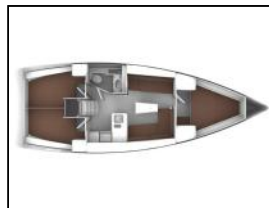

## Sailing yacht Bavaria Cruiser 37 Smiley

Yacht ID:	9914
Yacht type:	Sailing yacht
Yacht:	<a href="#">Bavaria Cruiser 37 Smiley</a>
Marina:	Croatia / ACI Marina Split
Production year:	2017
Cabins:	3
Deposit:	1.500,00 €

**Deck:** Anchor with chain, Bathing platform, Bimini top, Boat hook, Cockpit table, Cockpit/stern, outside shower, Dinghy, Electric anchor windlass, Fenders, Gangway, Mooring ropes, Spare anchor (Reserve, Auxiliary anchor), Sprayhood, Teak cockpit,