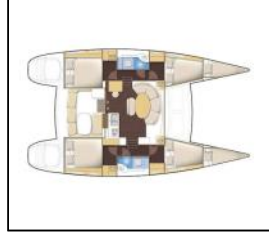

## Catamaran Lagoon 380 Gratia

Yacht ID:	9773
Yacht type:	Catamaran
Yacht:	<a href="#">Lagoon 380 Gratia</a>
Marina:	Croatia / Dubrovnik, Komolac, ACI Marina Dubrovnik
Production year:	2017
Cabins:	4 + 2
Deposit:	2.000,00 €

**Additional:** Flag,

**Comfort:** Blankets, Cockpit cushions, Pillows, Sheets, Towels,

**Deck:** Anchor winch remote control, Anchor with chain, Bimini top, Boat hook, Bosun's chair (Safe seat) (boatswain's chair), Cockpit fridge, Cockpit light, Cockpit table, Cockpit/stern, outside shower, Deck brush, Dinghy with outboard engine, Fenders, Floating rope, Fuel funnel, Gangway, Gasoline, Outboard engine, Plastic bucket, Side bimini sunshades, Spare anchor (Reserve, Auxiliary anchor), Sponge, Swimming ladder, Water hose, Winch handles,