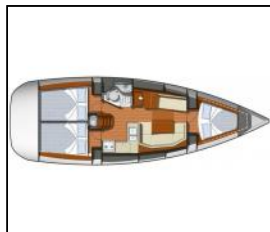

Sailing yacht Sun Odyssey 36i Performance Bliksem

Deck: Bimini top, Cockpit/stern, outside shower, Dinghy, Electric anchor windlass, Spare anchor (Reserve, Auxiliary anchor), Sprayhood, Teak cockpit,
Entertainment: Outdoor speakers, Radio CD player,
Galley: Hot water, Oven, Refrigerator,
Navigation: Autopilot, Echosounder/Depthsounder, Folding propeller, GPS chart plotter, Log, Wind instrument/Anemometer,
Safety: Black Water Tank, VHF radio ,
Sails: Lazy bag, Lazy jacks, Winch,
Yacht electrics: Battery charger , Shore connection 220 V,