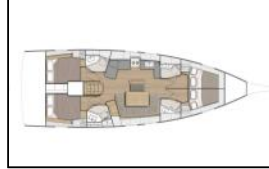

Sailing yacht Oceanis 46.1 Anne

Yacht ID:	9631
Yacht type:	Sailing yacht
Yacht:	Oceanis 46.1 Anne
Marina:	Croatia / ACI Marina Vodice
Production year:	2020
Cabins:	4
Deposit:	2.000,00 €

Comfort: Bed linen, Cockpit cushions, Mosquito nets, Pillows,

Deck: Anchor Delta, Anchor Jambo, Bathing platform, Bilge pump - Mechanic, Bimini top, Boat hook, Cockpit grill, Cockpit table, Cockpit/stern, outside shower, Dinghy, Electric anchor windlass, Fenders, Gangway, Main anchor, Mooring ropes , Sprayhood, Teak seats in cockpit, Winch handles,