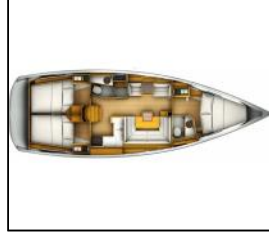

Sailing yacht Sun Odyssey 419 Euros

Yacht ID:	9606
Yacht type:	Sailing yacht
Yacht:	Sun Odyssey 419 Euros
Marina:	Croatia / Dubrovnik, Komolac, ACI Marina Dubrovnik
Production year:	2019
Cabins:	3
Deposit:	2.000,00 €

Comfort: Cockpit cushions,
Deck: Anchor with chain, Bimini top, Cockpit table, Cockpit/stern, outside shower, Dinghy, Electric anchor windlass, Fenders, Main Deck Compass, Mooring ropes , Spare anchor (Reserve, Auxiliary anchor), Teak cockpit,
Entertainment: Fusion radio,
Galley: Gas bottles, Hot water, Kitchen utensils (Galley equipment, cutlery), Refrigerator,
Navigation: Autopilot, Bow thruster, Divider, nautic chart, GPS chart plotter, Hand bearing compass, Harbour guides, Log, Speed, Depth- echo sounder, Navigation (Nautical) charts and nautical guide , Wind instrument/Anemometer, Windex,
Safety: Fire extinguisher , First aid kit , Horseshoe lifebuoy, Life belts (Safety harness), Life jackets, Set of tools , Signal rockets and torches , Spare parts, Torch, VHF radio , Wire (shroud) cutter,
Yacht electrics: Battery charger , Shore connection 220 V,