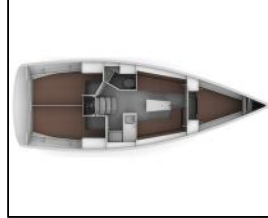

Sailing yacht Bavaria Cruiser 34 Arizona

Yacht ID:	9555
Yacht type:	Sailing yacht
Yacht:	Bavaria Cruiser 34 Arizona
Marina:	Croatia / Marina Mandalina, Sibenik
Production year:	2017
Cabins:	3
Deposit:	1.500,00 €

Comfort: Bed linen, Pillows,

Deck: Anchor Delta, Bathing platform, Bilge pump -

Mechanic, Bimini top, Boat hook, Cockpit table,

Cockpit/stern, outside shower, Dinghy, Electric anchor

windlass, Fenders, Gangway, Mooring ropes ,