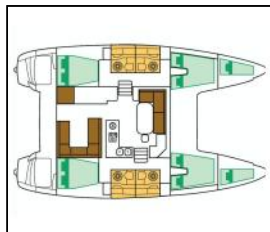

Catamaran Lagoon 400 S2 Maja V

Yacht ID:	9500
Yacht type:	Catamaran
Yacht:	Lagoon 400 S2 Maja V
Marina:	Croatia / Sukosan, D-Marin Dalmacija Marina
Production year:	2013
Cabins:	4 + 2
Deposit:	2.000,00 €

Comfort: Bed linen, Blankets, Cockpit cushions, Pillows,
Deck: Bilge pump - Mechanic, Cockpit fridge, Cockpit table, Cockpit/stern, outside shower, Dinghy, Electric anchor windlass, Fenders, Gangway, Hard Top Bimini, Main anchor, Round/globular fender, Spare anchor (Reserve, Auxiliary anchor), Winch handles,
Entertainment: Outdoor speakers, Radio CD/mp3 player, USB, AUX input, W-LAN GRATIS,
Galley: Electrical kettle, Gas bottles, Gas cookers, Hot water, Kitchen utensils (Galley equipment, cutlery), Moka pot, Oven, Refrigerator, Sink,
Interior: Duvet cover,
Navigation: Autopilot, Binoculars, Compass, Cruising guides, GPS chart plotter - cockpit, Helm station, Nautical charts, Radar, Radar reflector, Tridata, Wind instrument/Anemometer,
Safety: Black Water Tank, Buoyant smoke signal, Distress flare box, Fire extinguisher, First aid kit, Flashlight, Fog horn, Horseshoe lifebuoy, Life belts (Safety harness), Life jackets, Repair kit, Torch, VHF radio,
Sails: Lazy bag,
Yacht electrics: 220V socket, Battery charger, Bilge pump - Electric, Heating, Inverter, Service batteries, Shore connection 220 V, Solar panels,