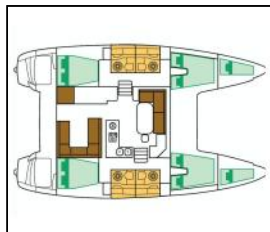

## Catamaran Lagoon 400 S2 Maja V

Yacht ID:	9500
Yacht type:	Catamaran
Yacht:	<a href="#">Lagoon 400 S2 Maja V</a>
Marina:	Croatia / Sukosan, D-Marin Dalmacija Marina
Production year:	2013
Cabins:	4 + 2
Deposit:	2.000,00 €

**Comfort:** Bed linen, Blankets, Cockpit cushions, Pillows,  
**Deck:** Bilge pump - Mechanic, Cockpit fridge, Cockpit table, Cockpit/stern, outside shower, Dinghy, Electric anchor windlass, Fenders, Gangway, Hard Top Bimini, Main anchor, Round/globular fender, Spare anchor (Reserve, Auxiliary anchor), Winch handles,  
**Entertainment:** Outdoor speakers, Radio CD/mp3 player, USB, AUX input, W-LAN GRATIS,  
**Galley:** Electrical kettle, Gas bottles, Gas cookers, Hot water, Kitchen utensils (Galley equipment, cutlery), Moka pot, Oven, Refrigerator, Sink,  
**Interior:** Duvet cover,  
**Navigation:** Autopilot, Binoculars, Compass, Cruising guides, GPS chart plotter - cockpit, Helm station, Nautical charts, Radar, Radar reflector, Tridata, Wind instrument/Anemometer,  
**Safety:** Black Water Tank, Buoyant smoke signal, Distress flare box, Fire extinguisher, First aid kit, Flashlight, Fog horn, Horseshoe lifebuoy, Life belts (Safety harness), Life jackets, Repair kit, Torch, VHF radio,  
**Sails:** Lazy bag,  
**Yacht electrics:** 220V socket, Battery charger, Bilge pump - Electric, Heating, Inverter, Service batteries, Shore connection 220 V, Solar panels,