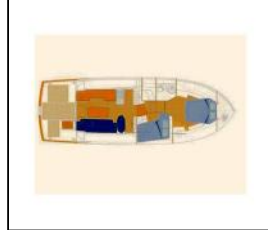

Motor yacht Swift Trawler 42 Skitnica

Yacht ID:	9442
Yacht type:	Motor yacht
Yacht:	Swift Trawler 42 Skitnica
Marina:	Croatia / Marina Zadar (ex. Tankercomerc)
Production year:	2005
Cabins:	2
Deposit:	2.000,00 €

Comfort: Bed linen, Sundeck cushions,
Deck: Anchor with chain, Bathing platform, Bilge pump - Mechanic, Cockpit table, Cockpit/stern, outside shower, Dinghy, Electric anchor windlass, Fenders, Flybridge, Fridge on flybridge, Gangway, Mooring ropes, Spare anchor (Reserve, Auxiliary anchor), Swimming ladder, Water hose,
Entertainment: Outdoor speakers, Radio with USB, Sound System, TV,
Galley: Dishes, Gas cookers, Hot water, Kitchen utensils (Galley equipment, cutlery), Oven, Refrigerator, Sink,
Interior: Barometer, Electric toilet,
Navigation: Binoculars, Bow thruster, Compass, Divider, nautic chart, Echosounder/Depthsounder, Electronic sea charts, GPS chart plotter, GPS on Fly, Hand bearing compass, Log, Navigation (Nautical) charts and nautical guide, Navigation set, Navigation/position Lights, Pilot book, Radar reflector, Speedometer (Speed log),
Safety: Black Water Tank, Distress flare box, Engine spare parts, Fire axe, Fire extinguisher, First aid kit, Floating light, Horseshoe lifebuoy, Life jackets, Safety equipment, Set of tools, Torch, VHF radio,
Yacht electrics: Air Conditioning, Battery charger, Bilge pump - Electric, Inverter, Plug 220V, 12 V, Shore power cable,