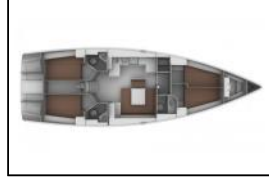

Sailing yacht Bavaria Cruiser 46 Kalev

Yacht ID:	9424
Yacht type:	Sailing yacht
Yacht:	Bavaria Cruiser 46 Kalev
Marina:	Croatia / Trogir, Luka Marina
Production year:	2018
Cabins:	4
Deposit:	0,00 €

Comfort: Bed linen,

Deck: Anchor with chain, Bilge pump - Mechanic, Bimini top, Cockpit/stern, outside shower, Dinghy, Electric anchor windlass, Fenders, Gangway, Hydraulic lifting swimming platform, Mooring ropes, Sprayhood, Swimming ladder, Teak cockpit, Teak seats in cockpit, Teak table,