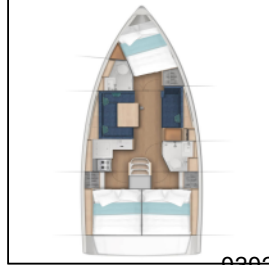

Sailing yacht Sun Odyssey 380 Ethra

9392

Yacht ID:

Yacht type:

Yacht:

Marina:

Production year:

Cabins:

Deposit:

Sailing yacht

[Sun Odyssey 380 Ethra](#)

Greece / Kos, Kos Marina

2022

3

500,00 €

Comfort: Cockpit cushions,

Deck: Bimini top, Dinghy, Electric anchor windlass, Outboard engine, Sprayhood, Teak cockpit,

Entertainment: Indoor speakers, Outdoor speakers,

Galley: Hot water,

Interior: Convertible table in salon, Electric fans,