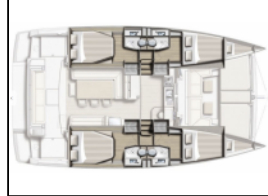

Catamaran Bali 4.1 Hephaestus

Yacht ID:	9267
Yacht type:	Catamaran
Yacht:	Bali 4.1 Hephaestus
Marina:	Greece / Corfu, Benitses Port Yacht Marina
Production year:	2021
Cabins:	4
Deposit:	1.000,00 €

Comfort: Cockpit cushions,

Deck: Cockpit/stern, outside shower, Dinghy, Electric anchor windlass, Hard Top Bimini, Outboard engine, Swimming ladder,

Entertainment: Radio CD mp3 player, Snorkeling equipment,

Galley: Freezer, Hot water, Oven, Refrigerator, Stove,