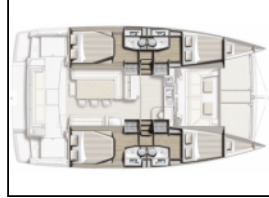

## Catamaran Bali 4.1 Hephaestus

Yacht ID:	9267
Yacht type:	Catamaran
Yacht:	<a href="#">Bali 4.1 Hephaestus</a>
Marina:	Greece / Corfu, Benitses Port Yacht Marina
Production year:	2021
Cabins:	4
Deposit:	1.000,00 €

**Comfort:** Cockpit cushions,

**Deck:** Cockpit/stern, outside shower, Dinghy, Electric anchor windlass, Hard Top Bimini, Outboard engine, Swimming ladder,

**Entertainment:** Radio CD mp3 player, Snorkeling equipment,