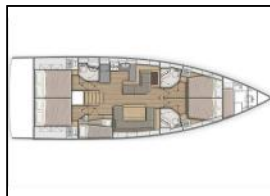

Sailing yacht Oceanis 51.1 Infinity

Yacht ID:	9216
Yacht type:	Sailing yacht
Yacht:	Oceanis 51.1 Infinity
Marina:	Greece / Lefkas, D-Marin
Production year:	2020
Cabins:	5 + 1
Deposit:	3.500,00 €

Deck: Bathing platform, Bimini top, Cockpit table, Cockpit/stern, outside shower, Dinghy, Electric anchor windlass, Sprayhood, Teak cockpit,
Entertainment: FUSION sound system, Outdoor speakers, USB,
Galley: Gas cookers, Hot water, Kitchen utensils (Galley equipment, cutlery), Oven, Refrigerator,
Navigation: AIS, Autopilot, Bow thruster, Depthsounder, GPS chart plotter, Nautical charts, Wind instrument/Anemometer,
Safety: Liferaft , Safety equipment, VHF radio ,
Yacht electrics: Inverter, Shore connection 220 V, Solar panels,