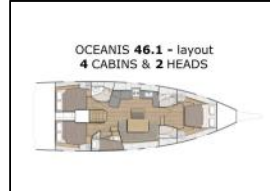

Sailing yacht Oceanis 46.1 Nauti Buoy

Yacht ID:	9209
Yacht type:	Sailing yacht
Yacht:	Oceanis 46.1 Nauti Buoy
Marina:	Croatia / ACI Marina Split
Production year:	2021
Cabins:	4
Deposit:	2.000,00 €

Comfort: Bed linen, Cockpit cushions, Mosquito nets, Sun mattresses, Towels,
Deck: Anchor, Anchor chain counter, Bathing platform, Bilge pump - Mechanic, Bimini top, Bosun's chair (Safe seat) (boatswain's chair), Cockpit table, Cockpit/stern, outside shower, Dinghy, Electric anchor windlass, Fenders, Gangway, Outboard engine, Sprayhood, Teak cockpit, Teak seats in cockpit,
Entertainment: Fusion radio, Outdoor speakers, Stand up paddle (SUP) - FREE, Wi-Fi Internet,
Galley: Gas bottles, Hot water, Ice box, Kitchen utensils (Galley equipment, cutlery), Oven, Refrigerator, Stove, Water pump,
Interior: Electric fans, Electric fans in cabins, LED interior lights,
Navigation: Autopilot, Binoculars, Bow thruster, Compass, GPS chart plotter - cockpit, Nautical charts, Pilot book, Speedometer (Speed log), Wind instrument/Anemometer,
Safety: Black Water Tank, Distress signals, Fire axe, Fire extinguisher, First aid kit, Fog horn, Life belts (Safety harness), Life jackets, Liferaft, VHF radio,
Yacht electrics: Battery charger, Bilge pump - Electric, Heating, Service batteries, Shore connection 220 V, Solar panels, USB sockets,