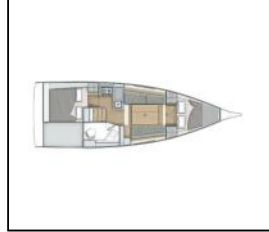

Sailing yacht Oceanis 30.1 Mobula Zero

| | |
|------------------|--|
| Yacht ID: | 9175 |
| Yacht type: | Sailing yacht |
| Yacht: | Oceanis 30.1 Mobula Zero |
| Marina: | Croatia / ACI Marina Split |
| Production year: | 2020 |
| Cabins: | 2 |
| Deposit: | 1.300,00 € |