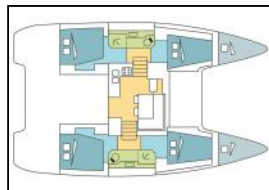

Catamaran Lagoon 40 Heroina

Deck: Bimini top, Dinghy, Electric anchor windlass, Outboard engine, Teak cockpit,

Entertainment: Radio with USB,

Galley: Refrigerator,

Interior: Electric fans in cabins, Electric toilet,