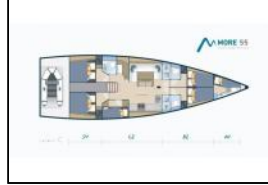

Sailing yacht More 55 More Fun

Yacht ID:	9125
Yacht type:	Sailing yacht
Yacht:	More 55 More Fun
Marina:	Croatia / Marina Kastela
Production year:	2016
Cabins:	5 + 1
Deposit:	2.500,00 €

Comfort: Cockpit cushions, Deck cushions,
Deck: Anchor with chain, Bathing platform, Bilge pump -
Mechanic, Bimini top, Boat hook, Bosun's chair (Safe seat)
(boatswain's chair), Canister for water, Cockpit table,
Cockpit/stern, outside shower, Deck brush, Dinghy, Dinghy
garage, Electric anchor windlass, Fenders, Gangway, Jerry
cans for diesel, Outboard engine, Plastic bucket, Repair box
for dinghy, Spare anchor (Reserve, Auxiliary anchor), Sponge,
Sprayhood, Swimming ladder, Teak cockpit, Teak deck,
Water hose,
Entertainment: AUX Input, Fusion radio, Indoor speakers,
Outdoor speakers, Radio, USB, Bluetooth, Snorkeling
equipment, Underwater lights, Wi-Fi Internet,
Galley: Coffee machine, Freezer, Gas bottles, Ice maker,
Kitchen utensils (Galley equipment, cutlery), Oven,
Refrigerator, Stove,
Interior: Barometer, Electric toilet, Salon table, Water Purifier,
Navigation: AIS, Autopilot, Binoculars, Bow thruster,
Compass, CRO flag, Echosounder/Depthsounder, GPS chart
plotter, Hand bearing compass, Navigation (Nautical) charts
and nautical guide, Navigation set, Pilot book, Radar
reflector, Speedometer (Speed log), Tridata, Wind
instrument/Anemometer,
Safety: Buoyant smoke signal, Distress flare box, Emergency
tiller, Engine spare parts, Fire axe, Fire extinguisher, First aid
kit, Floating light, Fog horn, Horseshoe lifebuoy, Life belts
(Safety harness), Life jackets, Liferaft, Light and rope for
horseshoe life buoy, Safety equipment, Set of tools, Signal
rockets and torches, Torch, VHF radio, Wire (shroud) cutter,
Sails: Sails,
Yacht electrics: 12V Socket, 220V socket, Air Conditioning,
Battery charger, Bilge pump - Electric, Generator, Heating,
Inverter, Motor hours counter, Service batteries, Shore
connection 220 V, USB sockets, Water heater, Watermaker -
desalinator,