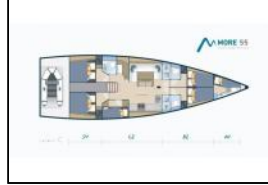

## Sailing yacht More 55 Lia of Sweden

Yacht ID:	9122
Yacht type:	Sailing yacht
Yacht:	<a href="#">More 55 Lia of Sweden</a>
Marina:	Croatia / Marina Kastela
Production year:	2016
Cabins:	5 + 1
Deposit:	2.500,00 €