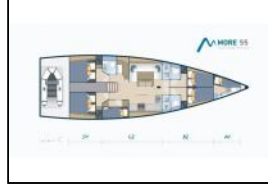

Sailing yacht More 55 Lia of Sweden

Yacht ID:	9122
Yacht type:	Sailing yacht
Yacht:	More 55 Lia of Sweden
Marina:	Croatia / Marina Kastela
Production year:	2016
Cabins:	5 + 1
Deposit:	2.500,00 €

Comfort: Cockpit cushions, Deck cushions,
Deck: Anchor with chain, Bilge pump - Mechanic, Bimini top, Boat hook, Bosun's chair (Safe seat) (boatswain's chair), Canister for water, Cockpit table, Cockpit/stern, outside shower, Deck brush, Dinghy, Electric anchor windlass, Fenders, Gangway, Jerry cans for diesel, Outboard engine, Plastic bucket, Repair box for dinghy, Spare anchor (Reserve, Auxiliary anchor), Sponge, Sprayhood, Teak cockpit, Water hose,
Entertainment: Fusion radio, Indoor speakers, Outdoor speakers, Wi-Fi Internet,
Galley: Coffee machine, Freezer, Gas bottles, Ice maker, Oven, Refrigerator,
Interior: Barometer, Electric toilet, Salon table,
Navigation: Autopilot, Binoculars, Bow thruster, Compass, CRO flag, Echosounder/Depthsounder, GPS chart plotter, Hand bearing compass, Navigation (Nautical) charts and nautical guide, Navigation set, Pilot book, Radar, Radar reflector, Speedometer (Speed log), Wind instrument/Anemometer,
Safety: Buoyant smoke signal, Distress flare box, Emergency tiller, Engine spare parts, Fire axe, Fire extinguisher, First aid kit, Floating light, Fog horn, Horseshoe lifebuoy, Life belts (Safety harness), Life jackets, Liferaft, Light and rope for horseshoe life buoy, Safety equipment, Set of tools, Signal rockets and torches, Torch, VHF radio, Wire (shroud) cutter,
Yacht electrics: 12V Socket, 220V socket, Air Conditioning, Battery charger, Bilge pump - Electric, Generator, Heating, Inverter, Motor hours counter, Service batteries, Shore connection 220 V, USB sockets, Water heater,