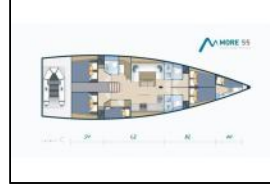

Sailing yacht More 55 Lia of Sweden

Yacht ID:	9122
Yacht type:	Sailing yacht
Yacht:	More 55 Lia of Sweden
Marina:	Croatia / Marina Kastela
Production year:	2016
Cabins:	5 + 1
Deposit:	2.500,00 €

Comfort: Cockpit cushions, Deck cushions,
Deck: Anchor with chain, Bilge pump - Mechanic, Bimini top, Boat hook, Bosun's chair (Safe seat) (boatswain's chair), Canister for water, Cockpit table, Cockpit/stern, outside shower, Deck brush, Dinghy, Electric anchor windlass, Fenders, Gangway, Jerry cans for diesel, Outboard engine, Plastic bucket, Repair box for dinghy, Spare anchor (Reserve, Auxiliary anchor), Sponge, Sprayhood, Teak cockpit, Water hose,
Entertainment: Fusion radio, Indoor speakers, Outdoor speakers, Wi-Fi Internet,
Galley: Coffee machine, Freezer, Gas bottles, Ice maker, Oven, Refrigerator,
Interior: Barometer, Electric toilet, Salon table, Water Purifier,
Navigation: Autopilot, Binoculars, Bow thruster, Compass, CRO flag, Echosounder/Depthsounder, GPS chart plotter, Hand bearing compass, Navigation (Nautical) charts and nautical guide, Navigation set, Pilot book, Radar, Radar reflector, Speedometer (Speed log), Wind instrument/Anemometer,
Safety: Buoyant smoke signal, Distress flare box, Emergency tiller, Engine spare parts, Fire axe, Fire extinguisher, First aid kit, Floating light, Fog horn, Horseshoe lifebuoy, Life belts (Safety harness), Life jackets, Liferaft, Light and rope for horseshoe life buoy, Safety equipment, Set of tools, Signal rockets and torches, Torch, VHF radio, Wire (shroud) cutter,
Yacht electrics: 12V Socket, 220V socket, Air Conditioning, Battery charger, Bilge pump - Electric, Generator, Heating, Inverter, Motor hours counter, Service batteries, Shore connection 220 V, USB sockets, Water heater,