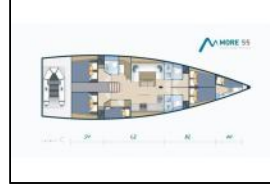

## Sailing yacht More 55 Athene

Yacht ID:	9120
Yacht type:	Sailing yacht
Yacht:	<a href="#">More 55 Athene</a>
Marina:	Croatia / Marina Kastela
Production year:	2017
Cabins:	5 + 1
Deposit:	2.500,00 €

**Comfort:** Cockpit cushions, Deck cushions,  
**Deck:** Anchor with chain, Bilge pump - Mechanic, Bimini top, Boat hook, Bosun's chair (Safe seat) (boatswain's chair), Canister for water, Cockpit table, Cockpit/stern, outside shower, Deck brush, Dinghy, Electric anchor windlass, Fenders, Gangway, Jerry cans for diesel, Outboard engine, Plastic bucket, Repair box for dinghy, Spare anchor (Reserve, Auxiliary anchor), Sponge, Sprayhood, Teak cockpit, Teak deck, Water hose,  
**Entertainment:** Fusion radio, Indoor speakers, Outdoor speakers, Wi-Fi Internet,  
**Galley:** Coffee machine, Freezer, Gas bottles, Ice maker, Oven, Refrigerator,  
**Interior:** Barometer, Electric toilet, Salon table, Water Purifier,  
**Navigation:** Autopilot, Binoculars, Bow thruster, Compass, CRO flag, Echosounder/Depthsounder, GPS chart plotter, Hand bearing compass, Navigation (Nautical) charts and nautical guide, Navigation set, Pilot book, Radar, Radar reflector, Speedometer (Speed log), Wind instrument/Anemometer,  
**Safety:** Buoyant smoke signal, Distress flare box, Emergency tiller, Engine spare parts, Fire axe, Fire extinguisher, First aid kit, Floating light, Fog horn, Horseshoe lifebuoy, Life belts (Safety harness), Life jackets, Liferaft, Light and rope for horseshoe life buoy, Safety equipment, Set of tools, Signal rockets and torches, Torch, VHF radio, Wire (shroud) cutter,  
**Sails:** Sails,  
**Yacht electrics:** 12V Socket, 220V socket, Air Conditioning, Battery charger, Bilge pump - Electric, Generator, Heating, Inverter, Motor hours counter, Service batteries, Shore connection 220 V, USB sockets, Water heater,