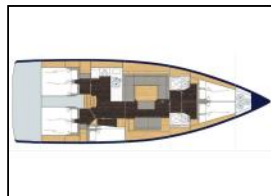

## Sailing yacht Bavaria C45 Twiggy

**Deck:** Bimini top, Cockpit table, Cockpit/stern, outside shower, Dinghy, Electric anchor windlass, Sprayhood,  
**Entertainment:** Radio CD player + USB, TV,  
**Galley:** Refrigerator,  
**Interior:** Lowerable salon table,  
**Navigation:** Autopilot, Bow thruster, GPS chart plotter - cockpit, Wind instrument/Anemometer,  
**Safety:** VHF radio,  
**Yacht electrics:** Solar panels,