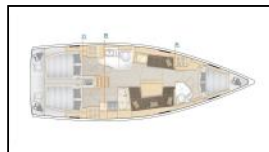

## Sailing yacht Hanse 418 Eva

**Deck:** Bimini top, Cockpit table, Cockpit/stern, outside shower, Dinghy, Electric anchor windlass, Sprayhood,  
**Entertainment:** CD MP3 player, TV,  
**Galley:** Refrigerator,  
**Navigation:** Autopilot, Bow thruster, GPS chart plotter - cockpit, Wind instrument/Anemometer,  
**Safety:** VHF radio ,  
**Yacht electrics:** Solar panels,

Yacht ID: 9061  
Yacht type: Sailing yacht  
Yacht: [Hanse 418 Eva](#)  
Marina: Croatia / Sukosan, D-Marin Dalmacija Marina  
Production year: 2018  
Cabins: 3  
Deposit: 1.500,00 €