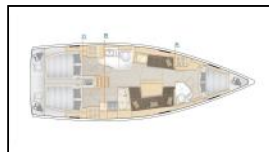

Sailing yacht Hanse 418 Eva

Deck: Bimini top, Cockpit table, Cockpit/stern, outside shower, Dinghy, Electric anchor windlass, Sprayhood,
Entertainment: CD MP3 player, TV,
Galley: Refrigerator,
Interior: Lowerable salon table,
Navigation: Autopilot, Bow thruster, GPS chart plotter - cockpit, Wind instrument/Anemometer,
Safety: VHF radio,
Yacht electrics: Solar panels,