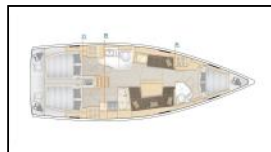

Sailing yacht Hanse 418 Eva

Deck: Bimini top, Cockpit table, Cockpit/stern, outside shower, Dinghy, Electric anchor windlass, Sprayhood,
Entertainment: CD MP3 player, TV,
Galley: Refrigerator,
Interior: Lowerable salon table,
Navigation: Autopilot, Bow thruster, GPS chart plotter - cockpit, Wind instrument/Anemometer,
Safety: VHF radio,
Yacht electrics: Solar panels,