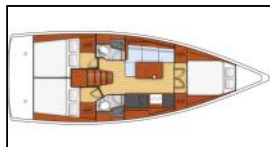

Sailing yacht Oceanis 38.1 Obsession

Comfort: Cockpit cushions,
Deck: Bimini top, Cockpit table, Cockpit/stern, outside shower, Outboard engine, Sprayhood,
Entertainment: Fusion radio,
Interior: Electric toilet,
Navigation: Autopilot, Depthsounder, GPS, GPS chart plotter - cockpit, Logge/Lot/Speed,
Safety: Extra water tank, VHF radio ,
Yacht electrics: Heating, Inverter,